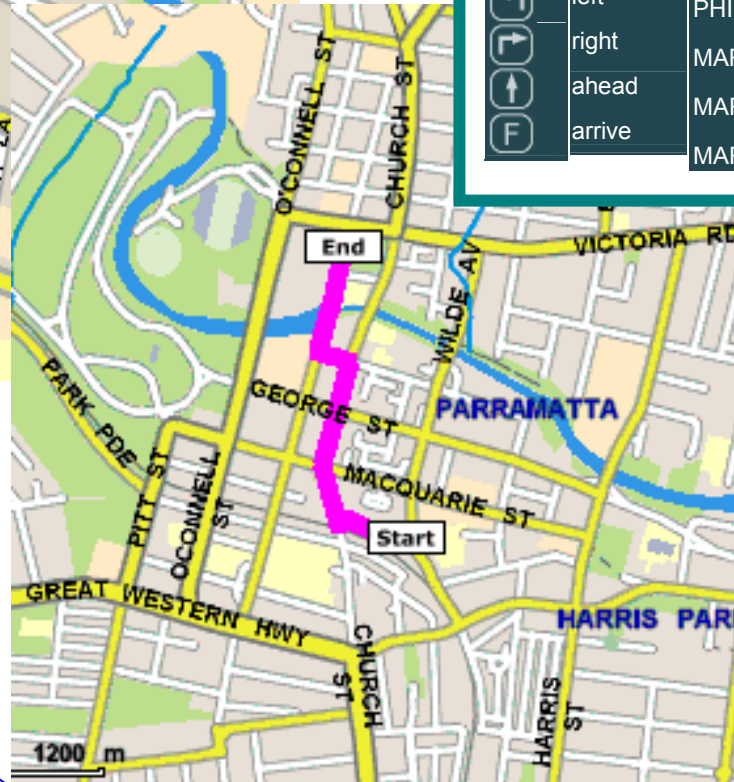

### 3 Marist Place, Parramatta

Parramatta Railway Station

#### Route by FOOT from Parramatta Station

Total travel distance: 1.17 km, Estimated travel time: 15-20 Mins

See Pink line on Map

Depart: Darcy St, Parramatta

Arrive: Marist Pl, Parramatta

	Instruction	Street Address	Suburb	Distance	Est. Time
S	depart	DARCY ST	PARRAMATTA	233 m	4 Mins
↘	right	CHURCH ST	PARRAMATTA	515 m	10 Mins
↙	left	PHILLIP ST	PARRAMATTA	102 m	2 Mins
↘	right	MARSDEN ST	PARRAMATTA	248 m	5 Mins
↑	ahead	MARIST PL	PARRAMATTA	76 m	1 Min
F	arrive	MARIST PL	PARRAMATTA	Total 1.17 km	Total 22 Mins

#### Route By CAR

Major Access Roads from City:

- Victoria Road
- Pennant Hills Rd
- Parramatta Road
- M4, James Ruse Drive, Victoria Rd

From Western Sydney:

- Great Western Highway
- M4, James Ruse Drive, Victoria Rd

From North Western Sydney:

- Windsor Rd