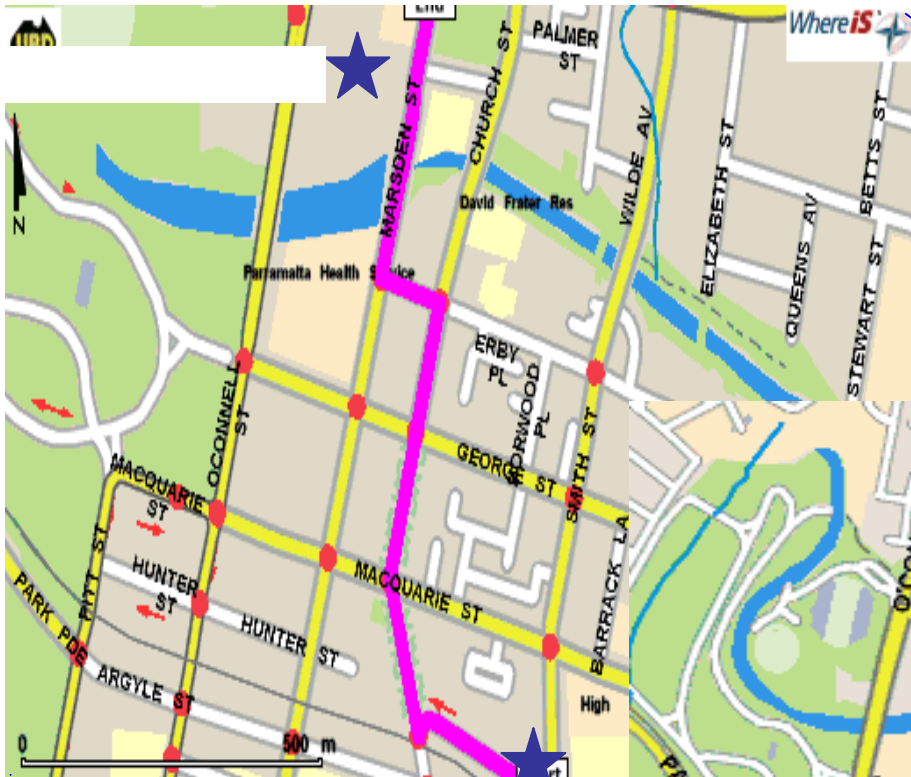

### 3 Marist Place, Parramatta

Parramatta Railway Station

#### Route by FOOT from Parramatta Station

Total travel distance: 1.17 km, Estimated travel time: 15-20 Mins

See Pink line on Map

Depart: Darcy St, Parramatta

Arrive: Marist Pl, Parramatta

	Instruction	Street Address	Suburb	Distance	Est. Time
S	depart	DARCY ST	PARRAMATTA	233 m	4 Mins
↘	right	CHURCH ST	PARRAMATTA	515 m	10 Mins
↙	left	PHILLIP ST	PARRAMATTA	102 m	2 Mins
↘	right	MARSDEN ST	PARRAMATTA	248 m	5 Mins
↑	ahead	MARIST PL	PARRAMATTA	76 m	1 Min
F	arrive	MARIST PL	PARRAMATTA	Total 1.17 km	Total 22 Mins

#### Route By CAR

Major Access Roads from City:

- Victoria Road
- Pennant Hills Rd
- Parramatta Road
- M4, James Ruse Drive, Victoria Rd

From Western Sydney:

- Great Western Highway
- M4, James Ruse Drive, Victoria Rd

From North Western Sydney:

- Windsor Rd